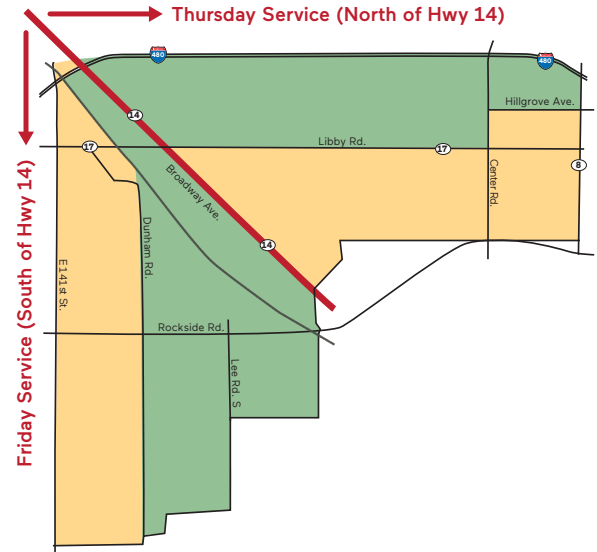

City of Maple Heights

2025 Waste and Recycling Collection Services

Recycling Service

Recycling will be collected every other week.

Note: Both sides of Dunham Rd, Hillgrove Ave. and Libby Road will be picked up on the Green weeks. Please refer to the map to determine if your recycling will be picked up on the Green or Gold weeks shown in the calendar below.

Trash Service

Trash will be collected weekly on your regular pickup day.

If you live north of Broadway Ave. (Rt 14),

your pickup day is Thursday.

If you live south of Broadway Ave. (Rt 14),

your pickup day is Friday.

■ Green Recycling Collection   ■ Gold Recycling Collection

■ Observed Holiday

January 2025

S	M	T	W	T	F	S
			1	2	3	4
5	6	7	8	9	10	11
12	13	14	15	16	17	18
19	20	21	22	23	24	25
26	27	28	29	30	31	

February 2025

S	M	T	W	T	F	S
						1
2	3	4	5	6	7	8
9	10	11	12	13	14	15
16	17	18	19	20	21	22
23	24	25	26	27	28	

March 2025

S	M	T	W	T	F	S
						1
2	3	4	5	6	7	8
9	10	11	12	13	14	15
16	17	18	19	20	21	22
23	24	25	26	27	28	29
30	31					

April 2025

S	M	T	W	T	F	S
		1	2	3	4	5
6	7	8	9	10	11	12
13	14	15	16	17	18	19
20	21	22	23	24	25	26
27	28	29	30			

May 2025

S	M	T	W	T	F	S
				1	2	3
4	5	6	7	8	9	10
11	12	13	14	15	16	17
18	19	20	21	22	23	24
25	26	27	28	29	30	31

June 2025

S	M	T	W	T	F	S
1	2	3	4	5	6	7
8	9	10	11	12	13	14
15	16	17	18	19	20	21
22	23	24	25	26	27	28
29	30					

July 2025

S	M	T	W	T	F	S
		1	2	3	4	5
6	7	8	9	10	11	12
13	14	15	16	17	18	19
20	21	22	23	24	25	26
27	28	29	30	31		

August 2025

S	M	T	W	T	F	S
					1	2
3	4	5	6	7	8	9
10	11	12	13	14	15	16
17	18	19	20	21	22	23
24	25	26	27	28	29	30
31						

September 2025

S	M	T	W	T	F	S
	1	2	3	4	5	6
7	8	9	10	11	12	13
14	15	16	17	18	19	20
21	22	23	24	25	26	27
28	29	30				

October 2025

S	M	T	W	T	F	S
			1	2	3	4
5	6	7	8	9	10	11
12	13	14	15	16	17	18
19	20	21	22	23	24	25
26	27	28	29	30	31	

November 2025

S	M	T	W	T	F	S
						1
2	3	4	5	6	7	8
9	10	11	12	13	14	15
16	17	18	19	20	21	22
23	24	25	26	27	28	29
30						

December 2025

S	M	T	W	T	F	S
	1	2	3	4	5	6
7	8	9	10	11	12	13
14	15	16	17	18	19	20
21	22	23	24	25	26	27
28	29	30	31			

Observed Holidays

WM observes the following holidays. If a holiday occurs on or before collection day, your service will be delayed one day that week only.

- **New Year's Day:** Wednesday January 1, 2025
- **Memorial Day:** Monday May 26, 2025
- **Independence Day:** Friday July 4, 2025

- **Labor Day:** Monday September 1, 2025
- **Thanksgiving Day:** Thursday November 27, 2025
- **Christmas Day:** Thursday December 25, 2025