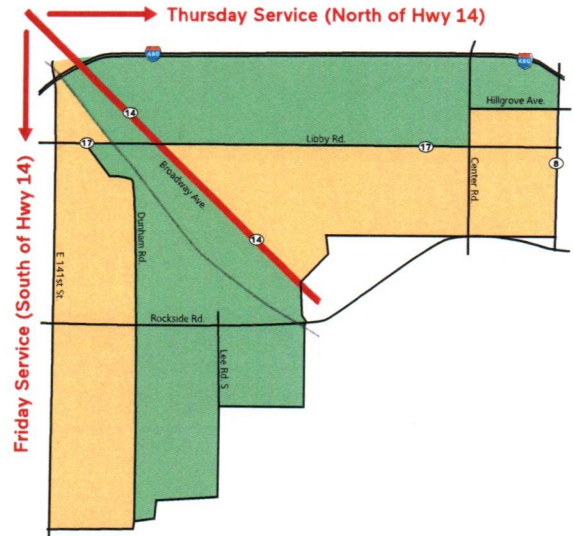

City of Maple Heights

2024 Waste and Recycling Collection Services

Recycling Service

Recycling will be collected every other week.

Note: Both sides of Dunham Rd, Hillgrove Ave. and Libby Road will be picked up on the Green weeks. Please refer to the map to determine if your recycling will be picked up on the Green or Gold weeks shown in the calendar below.

Trash Service

Trash will be collected weekly on your regular pickup day.

If you live north of Broadway Ave. (Rt 14),

your pickup day is Thursday.

If you live south of Broadway Ave. (Rt 14),

your pickup day is Friday.

- Green Recycling Collection
- Gold Recycling Collection
- Observed Holiday

January 2024

S	M	T	W	T	F	S
	1	2	3	4	5	6
7	8	9	10	11	12	13
14	15	16	17	18	19	20
21	22	23	24	25	26	27
28	29	30	31			

February 2024

S	M	T	W	T	F	S
				1	2	3
4	5	6	7	8	9	10
11	12	13	14	15	16	17
18	19	20	21	22	23	24
25	26	27	28	29		

March 2024

S	M	T	W	T	F	S
					1	2
3	4	5	6	7	8	9
10	11	12	13	14	15	16
17	18	19	20	21	22	23
24	25	26	27	28	29	30
31						

April 2024

S	M	T	W	T	F	S
	1	2	3	4	5	6
7	8	9	10	11	12	13
14	15	16	17	18	19	20
21	22	23	24	25	26	27
28	29	30				

May 2024

S	M	T	W	T	F	S
			1	2	3	4
5	6	7	8	9	10	11
12	13	14	15	16	17	18
19	20	21	22	23	24	25
26	27	28	29	30	31	

June 2024

S	M	T	W	T	F	S
						1
2	3	4	5	6	7	8
9	10	11	12	13	14	15
16	17	18	19	20	21	22
23	24	25	26	27	28	29
30						

July 2024

S	M	T	W	T	F	S
	1	2	3	4	5	6
7	8	9	10	11	12	13
14	15	16	17	18	19	20
21	22	23	24	25	26	27
28	29	30	31			

August 2024

S	M	T	W	T	F	S
				1	2	3
4	5	6	7	8	9	10
11	12	13	14	15	16	17
18	19	20	21	22	23	24
25	26	27	28	29	30	31

September 2024

S	M	T	W	T	F	S
1	2	3	4	5	6	7
8	9	10	11	12	13	14
15	16	17	18	19	20	21
22	23	24	25	26	27	28
29	30					

October 2024

S	M	T	W	T	F	S
	1	2	3	4	5	
6	7	8	9	10	11	12
13	14	15	16	17	18	19
20	21	22	23	24	25	26
27	28	29	30	31		

November 2024

S	M	T	W	T	F	S
					1	2
3	4	5	6	7	8	9
10	11	12	13	14	15	16
17	18	19	20	21	22	23
24	25	26	27	28	29	30

December 2024

S	M	T	W	T	F	S
1	2	3	4	5	6	7
8	9	10	11	12	13	14
15	16	17	18	19	20	21
22	23	24	25	26	27	28
29	30	31				

Observed Holidays

WM observes the following holidays. If a holiday occurs on or before collection day, your service will be delayed one day that week only.

New Year's Day: Monday January 1, 2024

Independence Day: Thursday July 4, 2024

Thanksgiving Day: Thursday November 28, 2024

Memorial Day: Monday May 27, 2024

Labor Day: Monday September 2, 2024

Christmas Day: Wednesday December 25, 2024